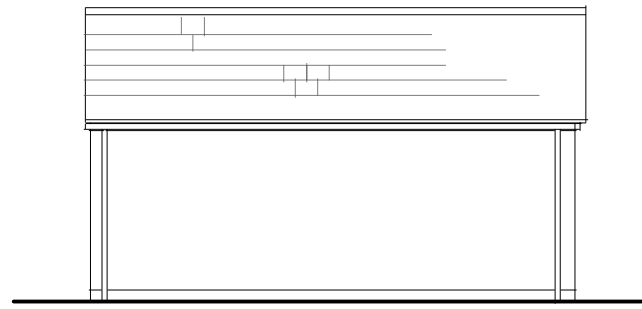

FRONT ELEVATION

SIDE ELEVATION

REAR ELEVATION

GF PLAN

Single Garage

Amendments

By Date

Job No/Drawing No 13060/6025	Job Title PH 1 South Sebastopol	
Scale 1:100 @ A3	Date 03/15 Drawn CR Drawing Title Single Garage Detail	
All Dimensions to be checked on site pad Design Ltd - The Tobacco Factory - Raleigh Road - Bristol BS3 1TF - Tel. 0117 9530059 - www.pad-design.com		

FRONT ELEVATION

SIDE ELEVATION

REAR ELEVATION

GF PLAN

Double Garage

Amendments

By Date

Job No/Drawing No 13060/6026	Job Title PH 1 South Sebastopol	
Scale 1:100 @ A3	Date 03/15 Drawn CR Drawing Title Double Garage	
All Dimensions to be checked on site pad Design Ltd - The Tobacco Factory - Raleigh Road - Bristol BS3 1TF - Tel. 0117 9530059 - www.pad-design.com		