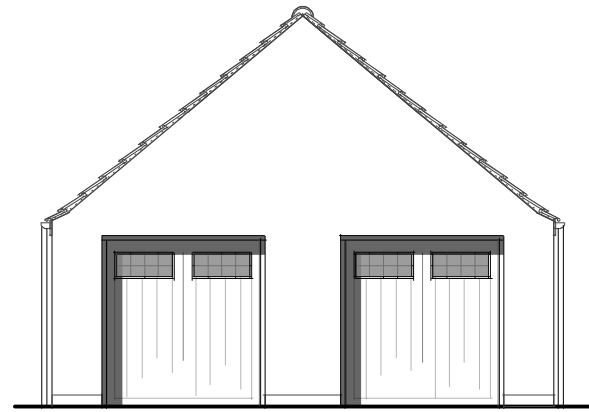

FRONT ELEVATION

SIDE ELEVATION

REAR ELEVATION

GF PLAN

Single Garage

Amendments

By Date

Job No/Drawing No 13060/6025	Job Title PH 1 South Sebastopol	
Scale 1:100 @ A3	Date 03/15 Drawn CR Drawing Title Single Garage Detail	
All Dimensions to be checked on site pad Design Ltd - The Tobacco Factory - Raleigh Road - Bristol BS3 1TF - Tel. 0117 9530059 - www.pad-design.com		

FRONT ELEVATION

SIDE ELEVATION

REAR ELEVATION

GF PLAN

Double Garage

Amendments

By Date

Job No/Drawing No 13060/6026	Job Title PH 1 South Sebastopol	
Scale 1:100 @ A3	Date 03/15 Drawn CR Drawing Title Double Garage	
All Dimensions to be checked on site pad Design Ltd - The Tobacco Factory - Raleigh Road - Bristol BS3 1TF - Tel. 0117 9530059 - www.pad-design.com		

FRONT ELEVATION

SIDE ELEVATION

REAR ELEVATION

GF PLAN

Triple Garage

Amendments

By Date

Job No/Drawing No 13060/6027	Job Title PH 1 South Sebastopol	
Scale 1:100 @ A3	Date 03/15 Drawn CR Drawing Title Triple Garage	
All Dimensions to be checked on site pad Design Ltd - The Tobacco Factory - Raleigh Road - Bristol BS3 1TF - Tel. 0117 9530059 - www.pad-design.com		

FRONT ELEVATION

REAR ELEVATION

GF PLAN

Garage Detail (Taylor Wimpey - Plots 1 & 2)

Amendments

By Date

Job No/Drawing No 13060/6028	Job Title PH 1 South Sebastopol
Scale 1:100 @ A3	Date 03/15
Drawn CR	Drawing Title Garage Detail (Plots 1 & 2 - TW)