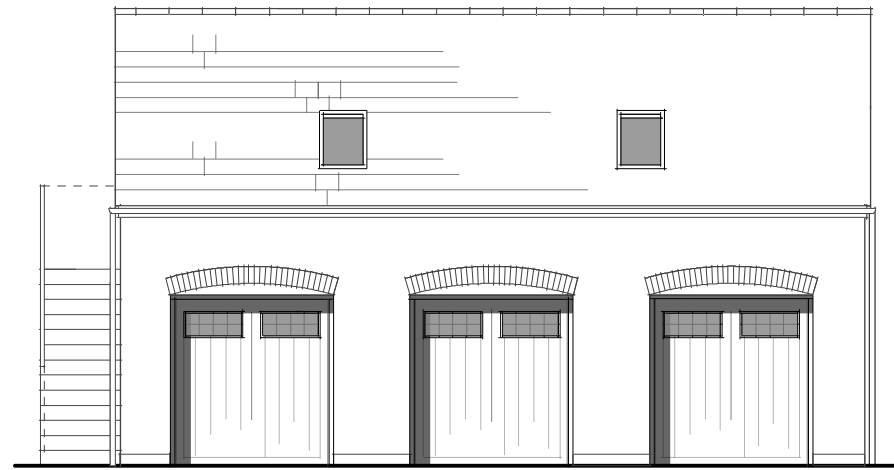

FRONT ELEVATION