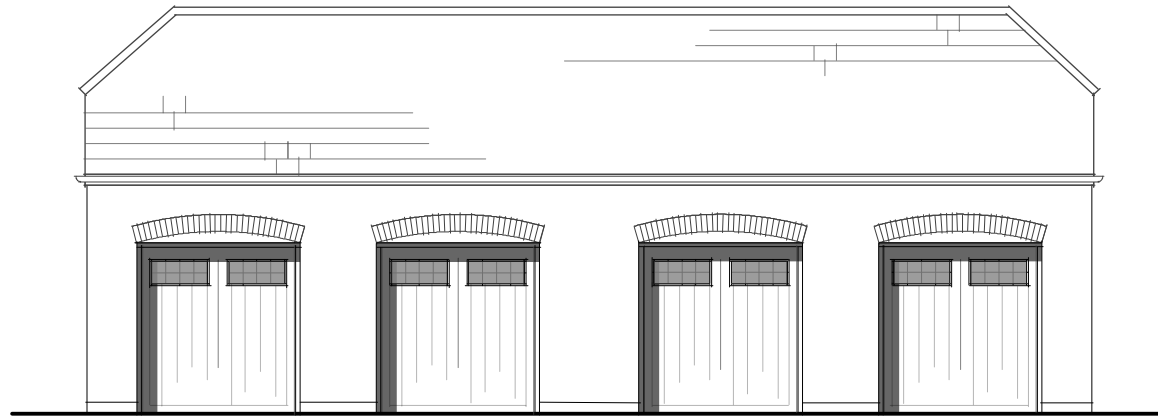

FRONT ELEVATION

SIDE ELEVATION

REAR ELEVATION

GF PLAN

Double Garage with Attic Space

Amendments

By Date

Job No/Drawing No 13060/6031	Job Title PH 1 South Sebastopol	
Scale 1:100 @ A3	Date 03/15 Drawn CR Drawing Title Double Garage with Attic Space	
All Dimensions to be checked on site pad Design Ltd - The Tobacco Factory - Raleigh Road - Bristol BS3 1TF - Tel. 0117 9530059 - www.pad-design.com		

FRONT ELEVATION

REAR ELEVATION

GF PLAN

SIDE ELEVATION

Quadruple Garage

Amendments

By Date

Job No/Drawing No 13060/6032	Job Title PH 1 South Sebastopol	
Scale 1:100 @ A3	Date 03/15 Drawn CR Drawing Title Quadruple Garage	
All Dimensions to be checked on site pad Design Ltd - The Tobacco Factory - Raleigh Road - Bristol BS3 1TF - Tel. 0117 9530059 - www.pad-design.com		