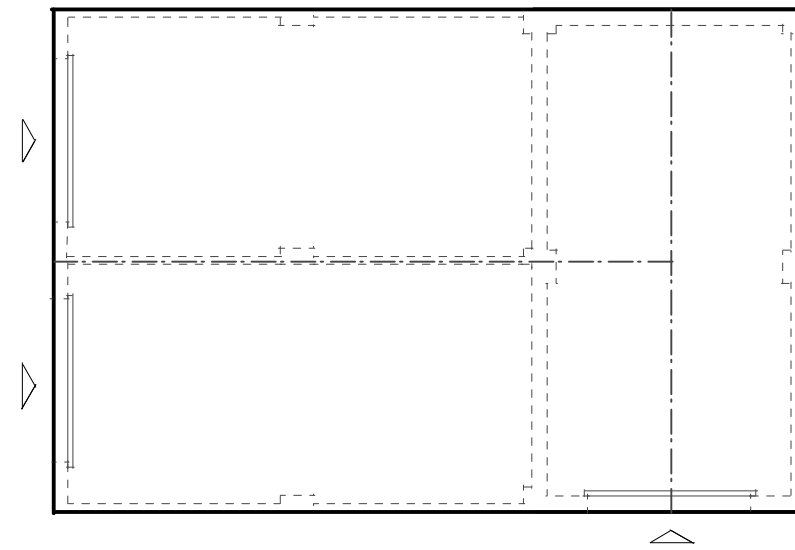

GF PLAN

Triple 'T' Garage

Amendments

By Date

Job No/Drawing No 13060/6029	Job Title PH 1 South Sebastopol	
Scale 1:100 @ A3	Date 03/15 Drawn CR Drawing Title Triple 'T' Garage	
All Dimensions to be checked on site pad Design Ltd - The Tobacco Factory - Raleigh Road - Bristol BS3 1TF - Tel. 0117 9530059 - www.pad-design.com