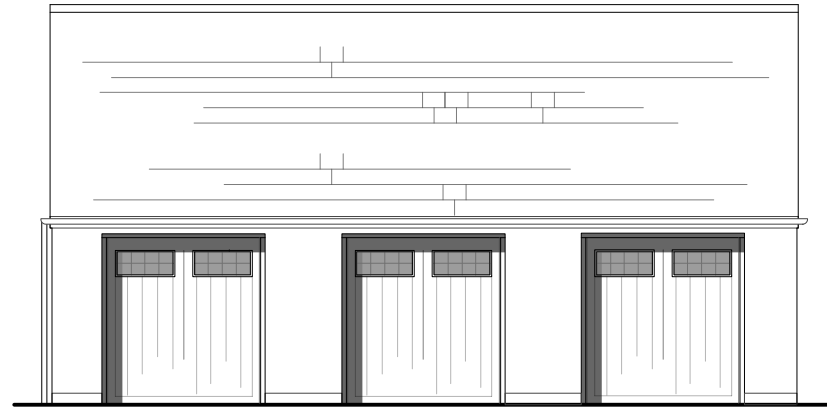

FRONT ELEVATION

SIDE ELEVATION

REAR ELEVATION

GF PLAN

Single Garage

Amendments

By Date

Job No/Drawing No 13060/6025	Job Title PH 1 South Sebastopol	
Scale 1:100 @ A3	Date 03/15 Drawn CR Drawing Title Single Garage Detail	
All Dimensions to be checked on site pad Design Ltd - The Tobacco Factory - Raleigh Road - Bristol BS3 1TF - Tel. 0117 9530059 - www.pad-design.com		

FRONT ELEVATION

SIDE ELEVATION

REAR ELEVATION

GF PLAN

Double Garage

Amendments

By Date

Job No/Drawing No 13060/6026	Job Title PH 1 South Sebastopol	
Scale 1:100 @ A3	Date 03/15 Drawn CR Drawing Title Double Garage	
All Dimensions to be checked on site pad Design Ltd - The Tobacco Factory - Raleigh Road - Bristol BS3 1TF - Tel. 0117 9530059 - www.pad-design.com		

FRONT ELEVATION

SIDE ELEVATION

REAR ELEVATION

GF PLAN

Triple Garage

Amendments

By Date

Job No/Drawing No 13060/6027	Job Title PH 1 South Sebastopol	
Scale 1:100 @ A3	Date 03/15 Drawn CR Drawing Title Triple Garage	
All Dimensions to be checked on site pad Design Ltd - The Tobacco Factory - Raleigh Road - Bristol BS3 1TF - Tel. 0117 9530059 - www.pad-design.com		

FRONT ELEVATION

REAR ELEVATION

GF PLAN

Garage Detail (Taylor Wimpey - Plots 1 & 2)

Amendments

By Date

Job No/Drawing No 13060/6028	Job Title PH 1 South Sebastopol
Scale 1:100 @ A3	Date 03/15
Drawn CR	Drawing Title Garage Detail (Plots 1 & 2 - TW)