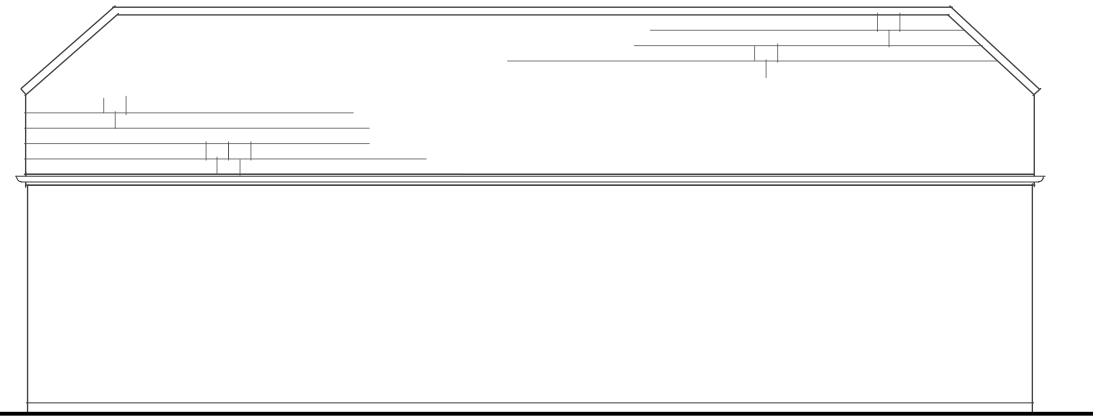

REAR ELEVATION