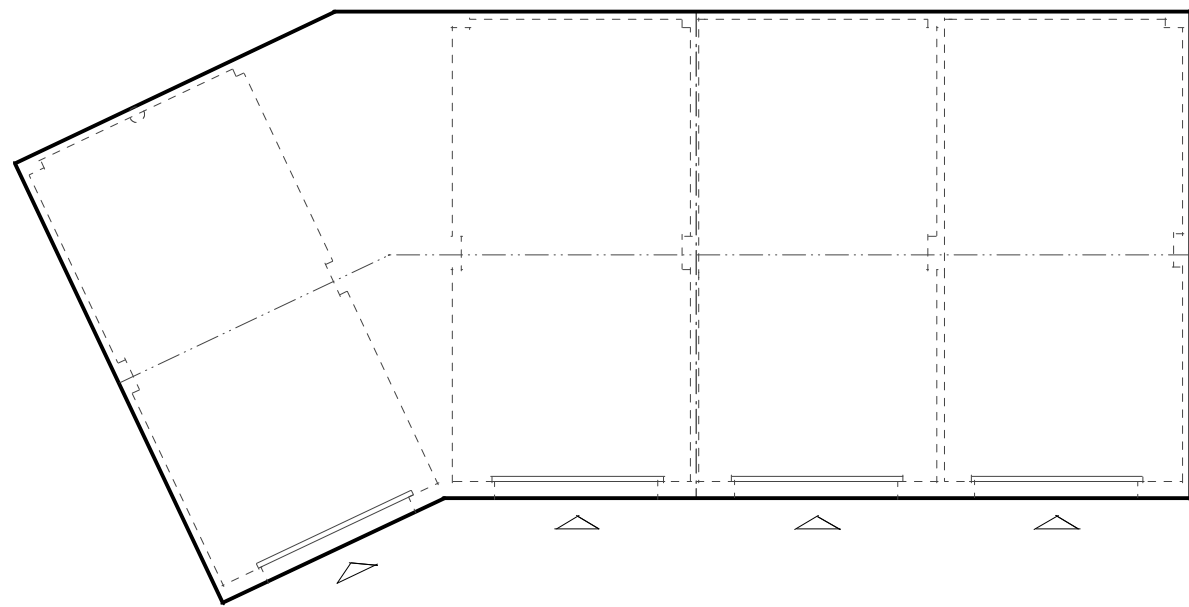

GF PLAN

Garage Detail (Taylor Wimpey - Plots 1 & 2)

Amendments

By Date

Job No/Drawing No 13060/6028	Job Title PH 1 South Sebastopol
Scale 1:100 @ A3	Date 03/15
Drawn CR	Drawing Title Garage Detail (Plots 1 & 2 - TW)