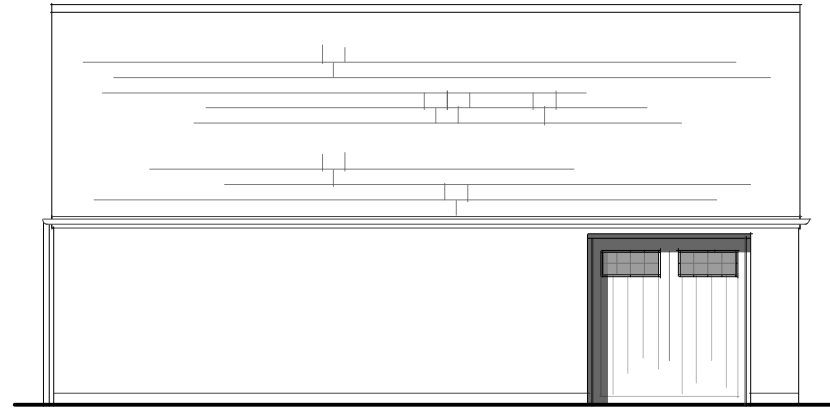

FRONT ELEVATION

REAR ELEVATION

GF PLAN

Garage Detail (Taylor Wimpey - Plots 1 & 2)

Amendments

By Date

Job No/Drawing No 13060/6028	Job Title PH 1 South Sebastopol
Scale 1:100 @ A3	Date 03/15
Drawn CR	Drawing Title Garage Detail (Plots 1 & 2 - TW)

FRONT ELEVATION

SIDE ELEVATION

REAR ELEVATION

GF PLAN

SIDE ELEVATION

Triple 'T' Garage

Amendments

By Date