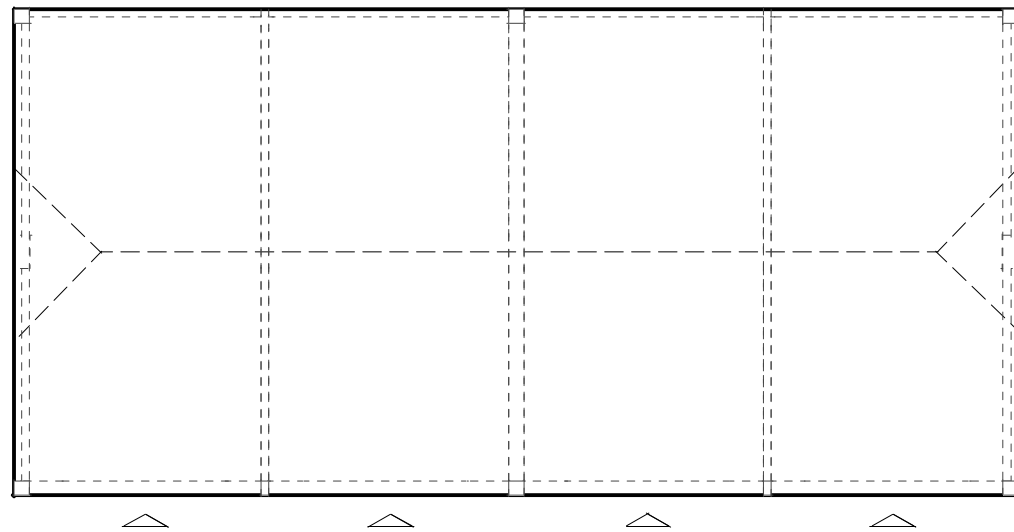

GF PLAN

Quadruple Garage

Amendments

By Date

Job No/Drawing No 13060/6032	Job Title PH 1 South Sebastopol	
Scale 1:100 @ A3	Date 03/15 Drawn CR Drawing Title Quadruple Garage	
All Dimensions to be checked on site pad Design Ltd - The Tobacco Factory - Raleigh Road - Bristol BS3 1TF - Tel. 0117 9530059 - www.pad-design.com