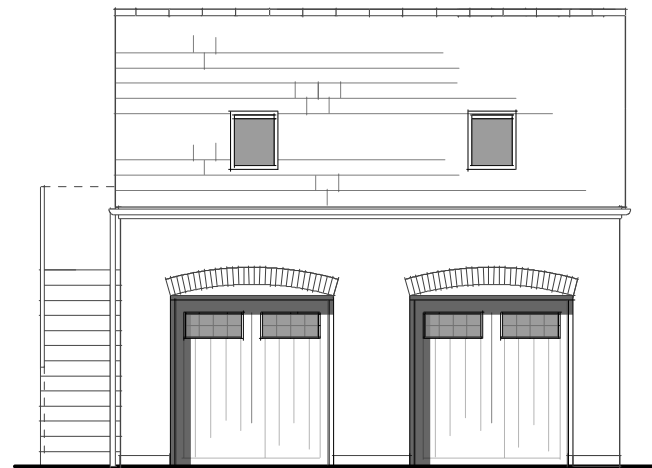

FRONT ELEVATION

SIDE ELEVATION

REAR ELEVATION

GF PLAN

Triple Garage with Attic Space

Amendments

By Date

Job No/Drawing No 13060/6030	Job Title PH 1 South Sebastopol	
Scale 1:100 @ A3	Date 03/15 Drawn CR Drawing Title Triple Garage with Attic Space	
All Dimensions to be checked on site pad Design Ltd - The Tobacco Factory - Raleigh Road - Bristol BS3 1TF - Tel. 0117 9530059 - www.pad-design.com		

FRONT ELEVATION

SIDE ELEVATION

REAR ELEVATION

GF PLAN

Double Garage with Attic Space

Amendments

By Date

Job No/Drawing No 13060/6031	Job Title PH 1 South Sebastopol	
Scale 1:100 @ A3	Date 03/15 Drawn CR Drawing Title Double Garage with Attic Space	
All Dimensions to be checked on site pad Design Ltd - The Tobacco Factory - Raleigh Road - Bristol BS3 1TF - Tel. 0117 9530059 - www.pad-design.com		