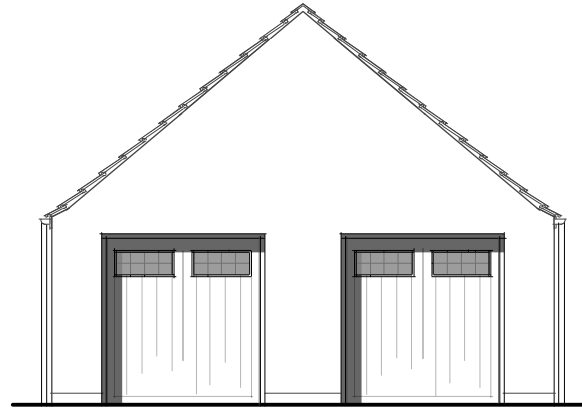

FRONT ELEVATION

SIDE ELEVATION

REAR ELEVATION

GF PLAN

Single Garage

Amendments

By Date

Job No/Drawing No 13060/6025	Job Title PH 1 South Sebastopol	
Scale 1:100 @ A3	Date 03/15 Drawn CR Drawing Title Single Garage Detail	
All Dimensions to be checked on site pad Design Ltd - The Tobacco Factory - Raleigh Road - Bristol BS3 1TF - Tel. 0117 9530059 - www.pad-design.com		

FRONT ELEVATION

SIDE ELEVATION

REAR ELEVATION

GF PLAN

Triple Garage

Amendments

By Date

Job No/Drawing No 13060/6027	Job Title PH 1 South Sebastopol	
Scale 1:100 @ A3	Date 03/15 Drawn CR Drawing Title Triple Garage	
All Dimensions to be checked on site pad Design Ltd - The Tobacco Factory - Raleigh Road - Bristol BS3 1TF - Tel. 0117 9530059 - www.pad-design.com		

FRONT ELEVATION

REAR ELEVATION

GF PLAN

Garage Detail (Taylor Wimpey - Plots 1 & 2)

Amendments

By Date

Job No/Drawing No 13060/6028	Job Title PH 1 South Sebastopol
Scale 1:100 @ A3	Date 03/15
Drawn CR	Drawing Title Garage Detail (Plots 1 & 2 - TW)

FRONT ELEVATION

SIDE ELEVATION

REAR ELEVATION

GF PLAN

SIDE ELEVATION

Triple 'T' Garage

Amendments

By Date