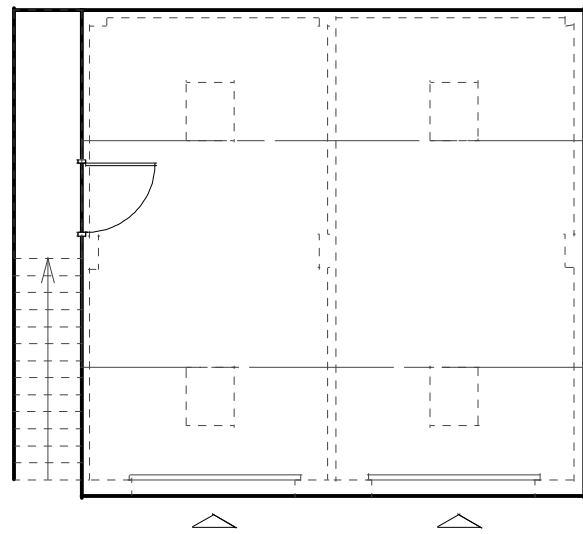

FRONT ELEVATION

SIDE ELEVATION

REAR ELEVATION

GF PLAN

Triple Garage with Attic Space

Amendments

By Date

Job No/Drawing No 13060/6030	Job Title PH 1 South Sebastopol	
Scale 1:100 @ A3	Date 03/15 Drawn CR Drawing Title Triple Garage with Attic Space	
All Dimensions to be checked on site pad Design Ltd - The Tobacco Factory - Raleigh Road - Bristol BS3 1TF - Tel. 0117 9530059 - www.pad-design.com		

FRONT ELEVATION

SIDE ELEVATION

REAR ELEVATION

GF PLAN

Double Garage with Attic Space

Amendments

By Date

Job No/Drawing No 13060/6031	Job Title PH 1 South Sebastopol	
Scale 1:100 @ A3	Date 03/15 Drawn CR Drawing Title Double Garage with Attic Space	
All Dimensions to be checked on site pad Design Ltd - The Tobacco Factory - Raleigh Road - Bristol BS3 1TF - Tel. 0117 9530059 - www.pad-design.com		