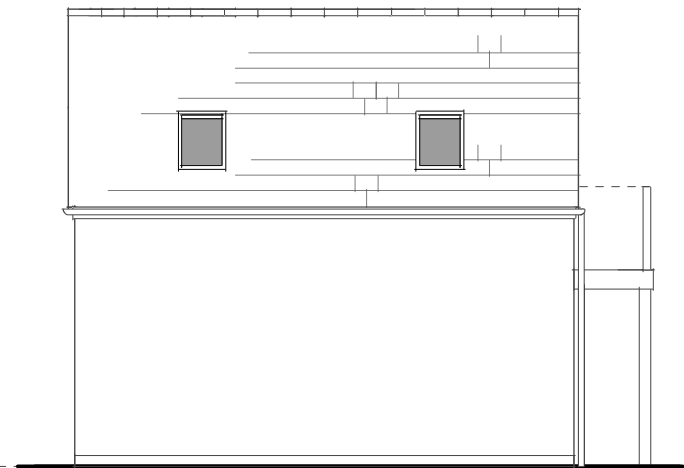

FRONT ELEVATION

SIDE ELEVATION

REAR ELEVATION

GF PLAN

Triple Garage with Attic Space

Amendments

By Date

Job No/Drawing No 13060/6030	Job Title PH 1 South Sebastopol	
Scale 1:100 @ A3	Date 03/15 Drawn CR Drawing Title Triple Garage with Attic Space	
All Dimensions to be checked on site pad Design Ltd - The Tobacco Factory - Raleigh Road - Bristol BS3 1TF - Tel. 0117 9530059 - www.pad-design.com		

FRONT ELEVATION

SIDE ELEVATION

REAR ELEVATION

GF PLAN

Double Garage with Attic Space

Amendments

By Date

Job No/Drawing No 13060/6031	Job Title PH 1 South Sebastopol	
Scale 1:100 @ A3	Date 03/15 Drawn CR Drawing Title Double Garage with Attic Space	
All Dimensions to be checked on site pad Design Ltd - The Tobacco Factory - Raleigh Road - Bristol BS3 1TF - Tel. 0117 9530059 - www.pad-design.com		