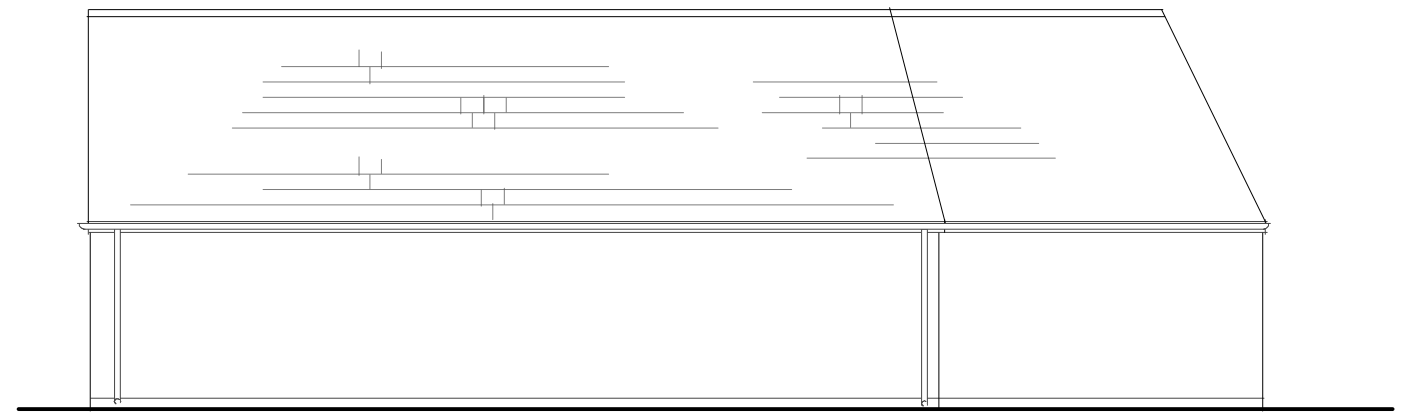

REAR ELEVATION