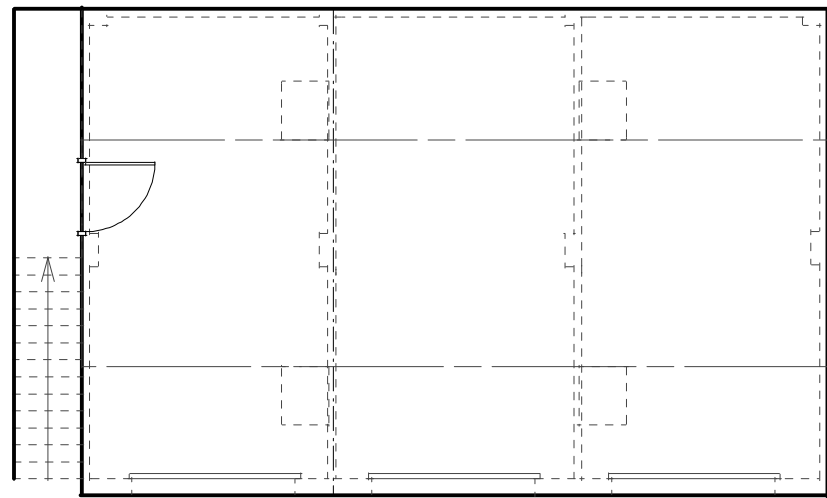

GF PLAN

Triple Garage with Attic Space

Amendments

By Date

Job No/Drawing No 13060/6030	Job Title PH 1 South Sebastopol	
Scale 1:100 @ A3	Date 03/15 Drawn CR Drawing Title Triple Garage with Attic Space	
All Dimensions to be checked on site pad Design Ltd - The Tobacco Factory - Raleigh Road - Bristol BS3 1TF - Tel. 0117 9530059 - www.pad-design.com