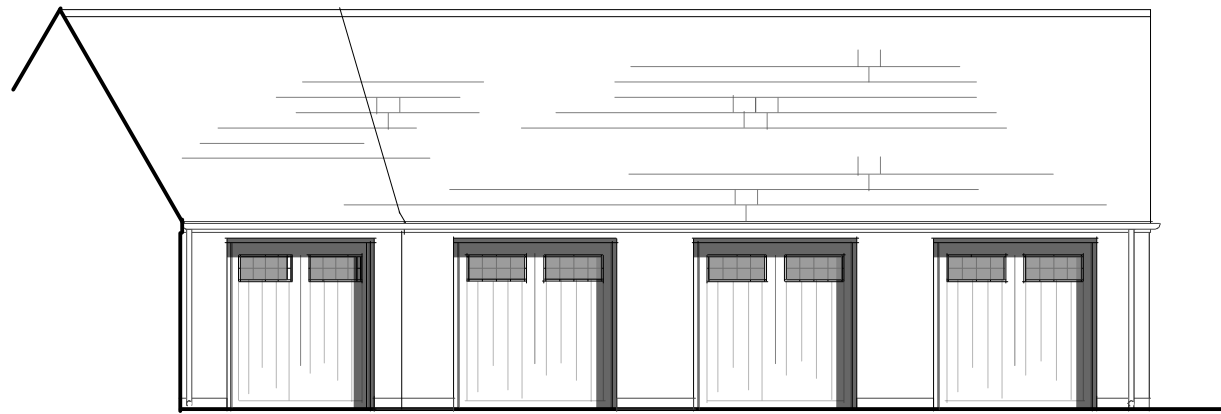

FRONT ELEVATION

SIDE ELEVATION

REAR ELEVATION

GF PLAN

Triple Garage

Amendments

By Date

Job No/Drawing No 13060/6027	Job Title PH 1 South Sebastopol	
Scale 1:100 @ A3	Date 03/15 Drawn CR Drawing Title Triple Garage	
All Dimensions to be checked on site pad Design Ltd - The Tobacco Factory - Raleigh Road - Bristol BS3 1TF - Tel. 0117 9530059 - www.pad-design.com		

FRONT ELEVATION

REAR ELEVATION

GF PLAN

Garage Detail (Taylor Wimpey - Plots 1 & 2)

Amendments

By Date

Job No/Drawing No 13060/6028	Job Title PH 1 South Sebastopol
Scale 1:100 @ A3	Date 03/15
Drawn CR	Drawing Title Garage Detail (Plots 1 & 2 - TW)

FRONT ELEVATION

SIDE ELEVATION

REAR ELEVATION

GF PLAN

SIDE ELEVATION

Triple 'T' Garage

Amendments

By Date