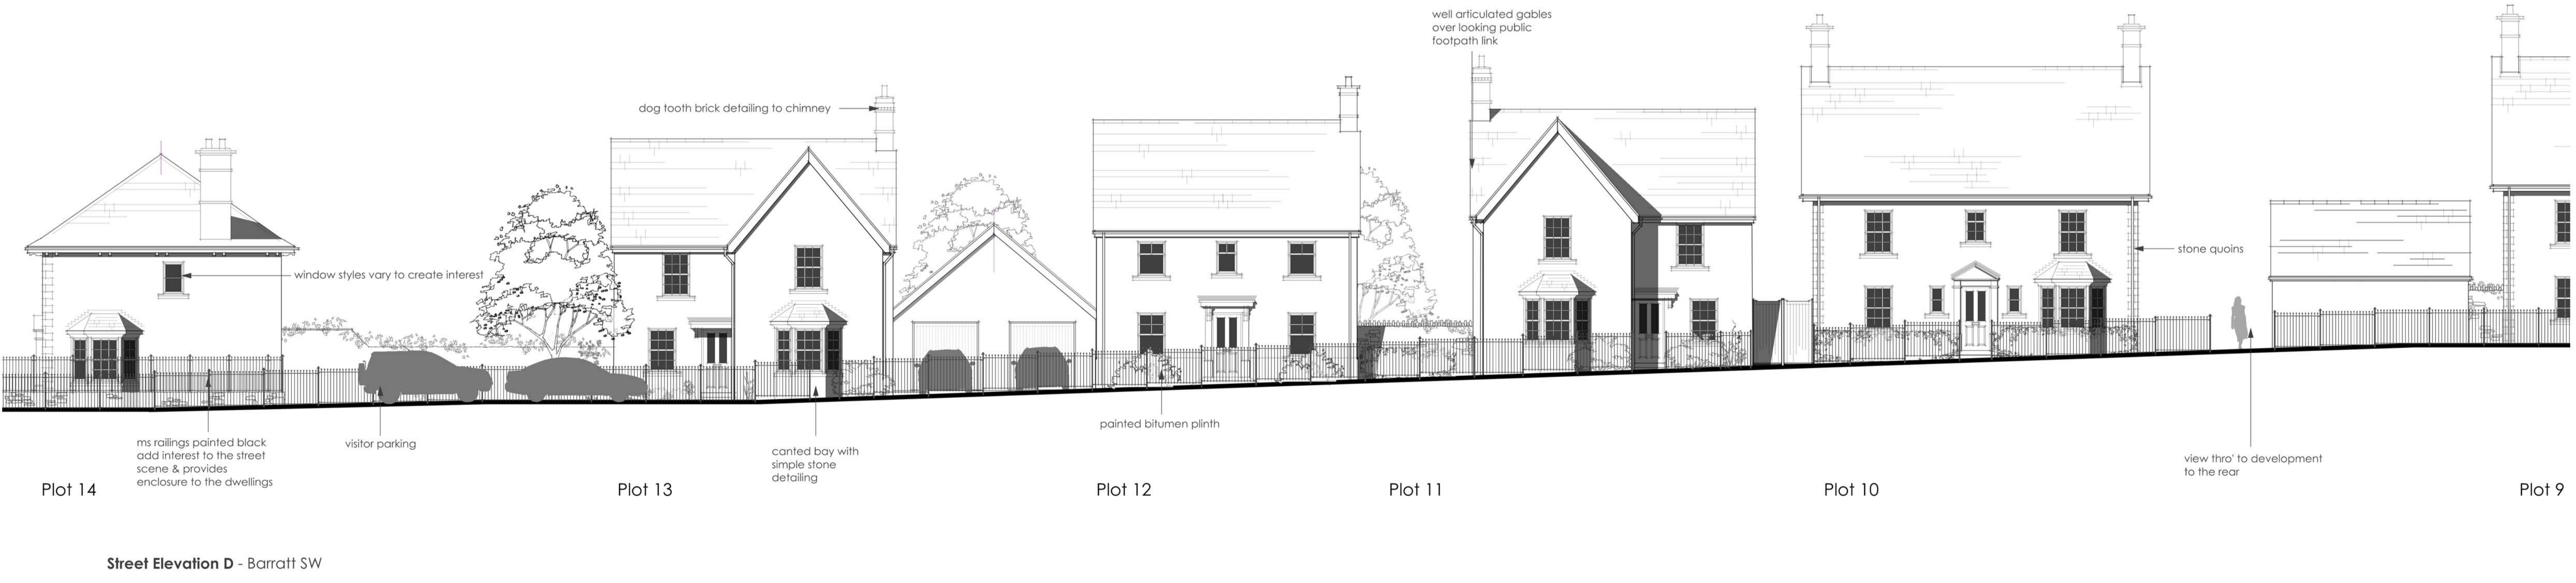

PHASE 1 SOUTH SEBASTOPOL - BARRATT SW

Street Elevation D - Barratt SW

Amendments

By Date