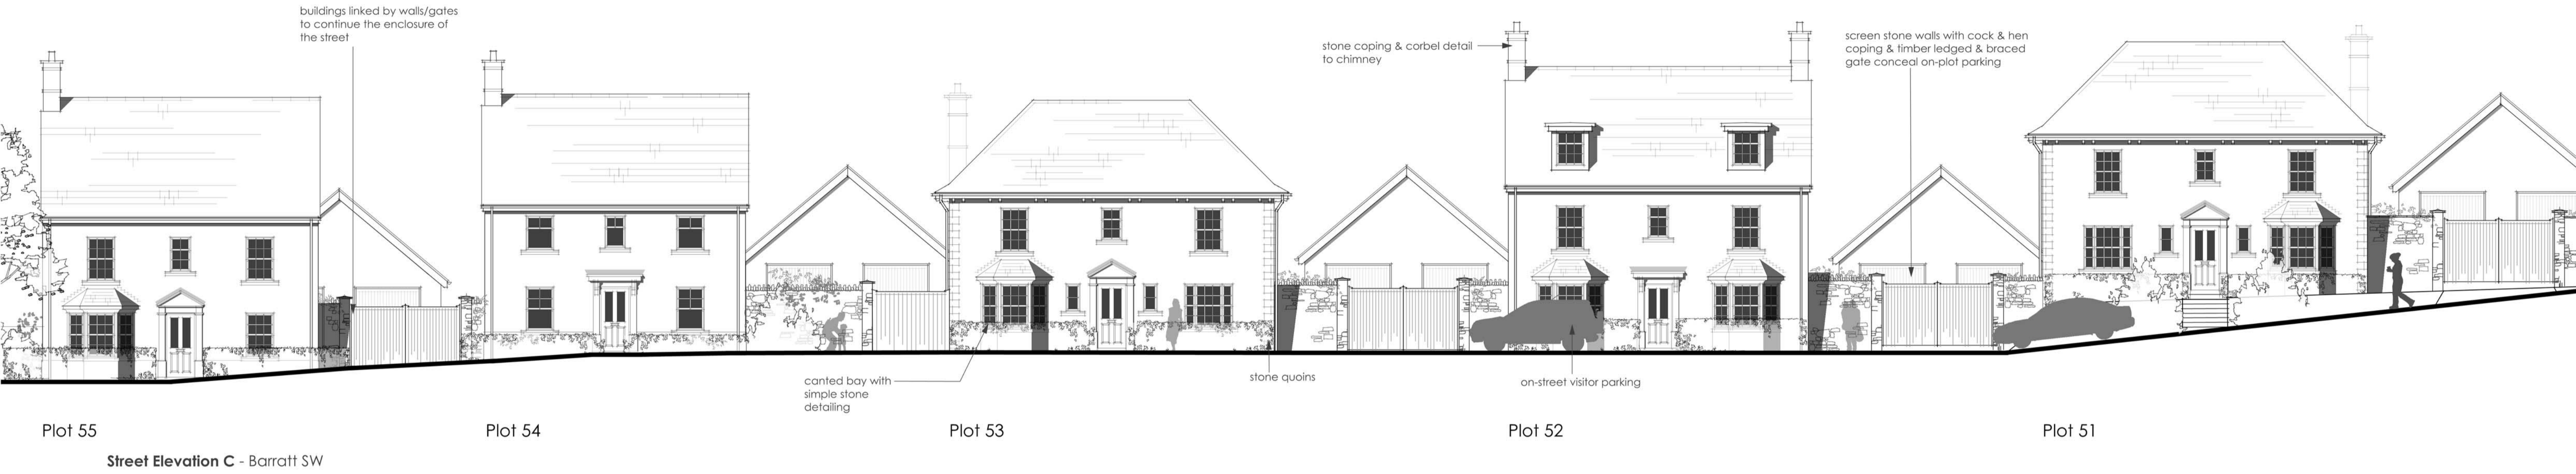

PHASE 1 SOUTH SEBASTOPOL - BARRATT SW

Street Elevation D - Barratt SW

Amendments

By Date